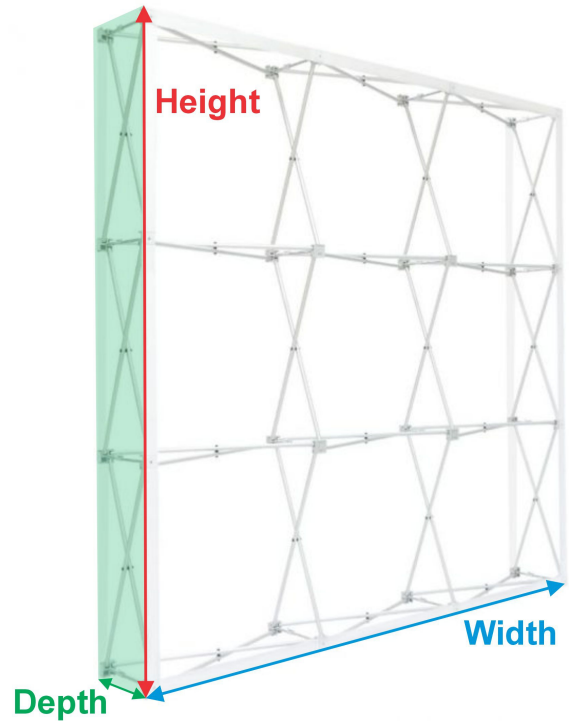

Measuring your Pop Up Frame

NOTE: The most accurate measurements will come from corner to corner of the frame instead of across the middle of the frame because the frame could bow slightly in the middle and throw off the measurements.

Width: _____ inches

Height: _____ inches

Depth: _____ inches

Check which one applies to your frame

My fabric wraps around the sides and on to the back of the frame

My fabric wraps around to only the sides of the frame

My fabric only covers the face of the frame