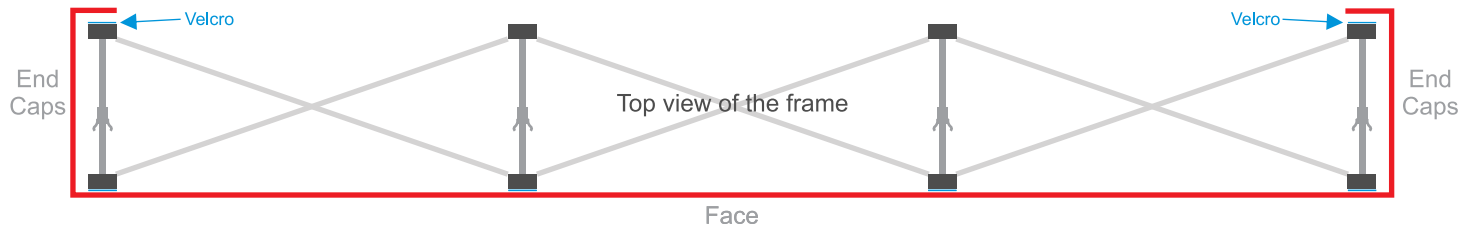

Measuring your Pop Up Frame

NOTE: The most accurate measurements will come from corner to corner of the frame instead of across the middle of the frame because the frame could bow slightly in the middle and throw off the measurements.

Width: _____ inches

Height: _____ inches

Depth: _____ inches

Check which one applies to your frame

My fabric wraps around the sides and on to the back of the frame

My fabric wraps around to only the sides of the frame