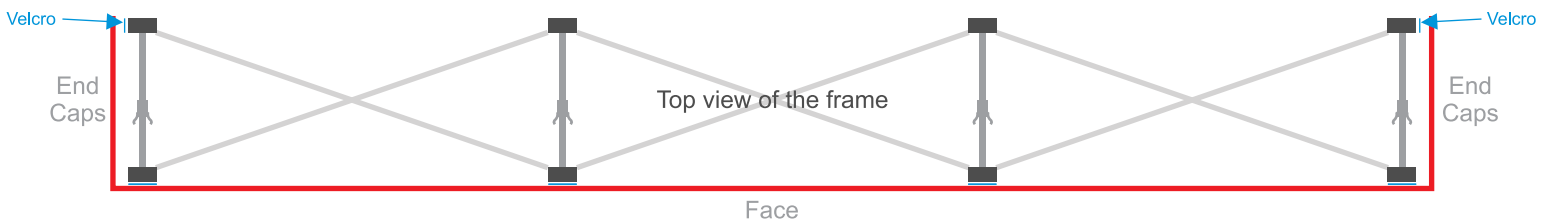

Measuring your Pop Up Frame

NOTE: The most accurate measurements will come from corner to corner of the frame instead of across the middle of the frame because the frame could bow slightly in the middle and throw off the measurements.

Width: _____ inches

Height: _____ inches

Depth: _____ inches

Check which one applies to your frame

My fabric wraps around the sides and on to the back of the frame

My fabric wraps around to only the sides of the frame